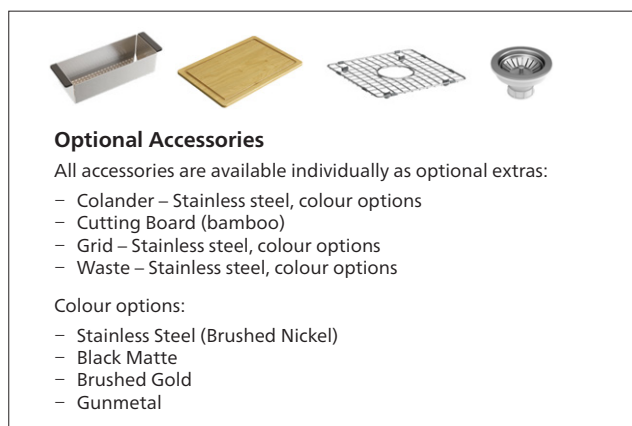

#### OPTIONAL SINK PACK

Pack includes sink + grid and waste with colour options.

192501 Odessa 560 sink + sink pack, Stainless Steel (Brushed Nickel)  
 192531 Odessa 560 sink + sink pack, Black Matte  
 192521 Odessa 560 sink + sink pack, Brushed Gold  
 192511 Odessa 560 sink + sink pack, Gunmetal

#### OPTIONAL ACCESSORIES AVAILABLE INDIVIDUALLY

Accessories are available individually as optional extras.

192430 Colander, Stainless Steel (Brushed Nickel)  
 192431 Colander, Black Matte  
 192432 Colander, Brushed Gold  
 192433 Colander, Gunmetal  
  
 192450 Cutting Board for Odessa Dual Mount sinks, Bamboo  
  
 192441 Grid for Odessa 560, Stainless Steel (Brushed Nickel)  
 192481 Grid for Odessa 560, Black Matte  
 192491 Grid for Odessa 560, Brushed Gold  
 192471 Grid for Odessa 560, Gunmetal  
  
 192405 Sink waste, Stainless Steel (Brushed Nickel)  
 192166 Sink waste, Black Matte  
 192407 Sink waste, Brushed Gold  
 192406 Sink waste, Gunmetal

### Optional Sink Pack

Sink Pack includes sink, grid and waste with colour options:

- Stainless Steel (Brushed Nickel)
- Black Matte
- Brushed Gold
- Gunmetal

Colour options:

- Stainless Steel (Brushed Nickel)
- Black Matte
- Brushed Gold
- Gunmetal

Scan to view on our website