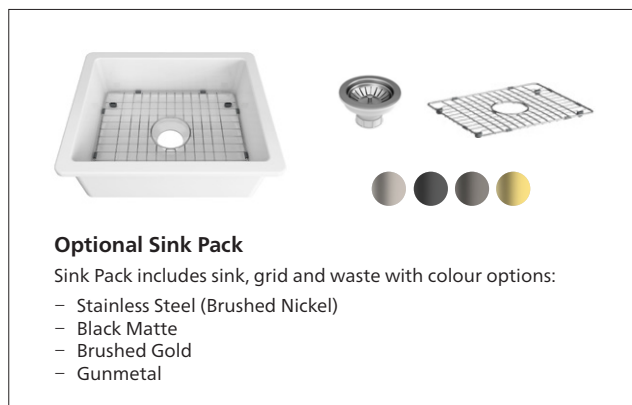

## Odessa sinks – Fireclay ceramic Durable, anti-bacterial glaze technology

Odessa 560 is a Dual Mount sink that can be installed above the counter (abovemount) or under the counter (undermount).

Odessa fireclay ceramic sinks are available in Dual Mount, Apron Front and Workstation styles, with single and double bowl options in various sizes.

### Sink details

SUMMARY	Single bowl sink, undermount or abovemount
MATERIAL	Fireclay ceramic
COLOUR	White, gloss finish
OVERFLOW	No overflow
WASTE	90 mm stainless steel basket waste supplied as standard

#### OPTIONAL SINK PACK

Pack includes sink + grid and waste with colour options.

192501 Odessa 560 sink + sink pack, Stainless Steel (Brushed Nickel)  
 192531 Odessa 560 sink + sink pack, Black Matte  
 192521 Odessa 560 sink + sink pack, Brushed Gold  
 192511 Odessa 560 sink + sink pack, Gunmetal

### Optional Sink Pack

Sink Pack includes sink, grid and waste with colour options:

- Stainless Steel (Brushed Nickel)
- Black Matte
- Brushed Gold
- Gunmetal