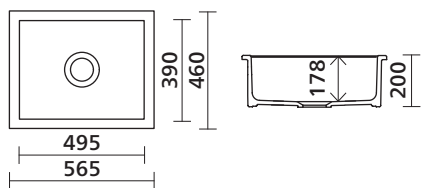

Odessa 560 Dual Mount

Collection: Fusion